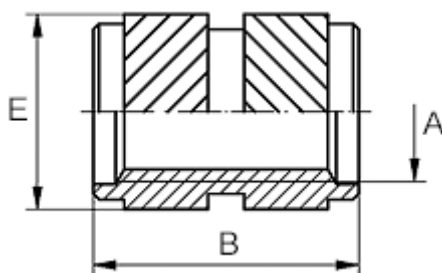

# Data Sheet

Article number: 12864000080800  
Description: KLEE coil 864 000 080.800  
M8 Brass

## Measures

---

Female thread A	= M8
Length B	= 12.7
Min distance to edge	= 4.5
Outer diameter E	= 10.2
Recommended bore diameter $W +0.1$	= 9.6